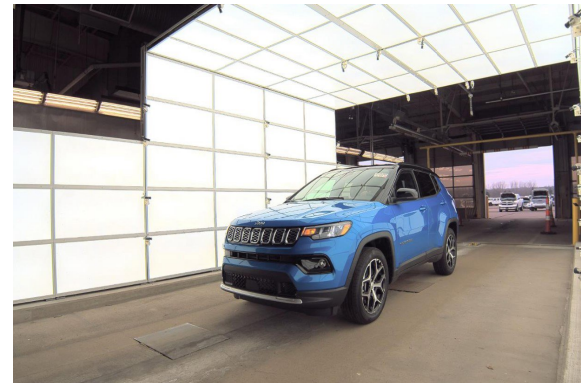

2024 JEEP COMPASS LIMITED

Only 1,897 Miles!

Style: Sport Utility

Exterior: Hydro Blue Pearlcoat

Engine: 2.0 L

Interior: Sepia/Black

Stock#: H3537

VIN#: 3C4NJD CNXRT147797

MPG City	MPG Hwy
24	32

Factory Options

Engine: 2.0I 4 Dohc DI Turbo W/ess (st
 Hydro Blue Pearlcoat
 Transmission: 8-speed Automatic 8f30 (s
 Quick Order Package 29G Limited -inc: E
 Power Steering
 Brake Assist
 Tires - Rear Performance
 Integrated Turn Signal Mirrors
 Intermittent Wipers
 Rear Spoiler
 Automatic Headlights
 Automatic Highbeams
 MP3 Capability
 Requires Subscription
 Auxiliary Audio Input
 Requires Subscription
 Bucket Seats
 Driver Adjustable Lumbar
 Adjustable Steering Wheel
 Leather Steering Wheel
 Power Door Locks
 Power Door Locks
 Climate Control
 Premium Synthetic Seats
 Driver Illuminated Vanity Mirror
 Floor Mats
 Remote Engine Start
 Wifi Hotspot
 Power Windows
 Heated Front Seat(s)
 Traction Control
 Front Side AIR BAG
 Lane Departure Warning
 Front Collision Mitigation
 Driver AIR BAG
 Rear Head AIR BAG
 Child Safety Locks

Black Clearcoat
 Wheels: 18 X 7 Painted Diamond CUT Alumi
 Front License Plate Bracket
 Turbocharged
 ABS
 Aluminum Wheels
 Heated Mirrors
 Rear Defrost
 Variable Speed Intermittent Wipers
 Power Door Locks
 LED Headlights
 Am/fm Stereo
 Auxiliary Audio Input
 MP3 Capability
 Satellite Radio
 Bluetooth Connection
 Driver Adjustable Lumbar
 Pass-through Rear Seat
 Trip Computer
 Heated Steering Wheel
 Keyless Start
 Cruise Control
 Multi-zone A/C
 Driver Vanity Mirror
 Passenger Illuminated Visor Mirror
 Smart Device Integration
 Wifi Hotspot
 Telematics
 Power Door Locks
 Security System
 Stability Control
 Blind Spot Monitor
 Lane Keeping Assist
 Driver Monitoring
 Passenger AIR BAG
 Passenger AIR BAG Sensor
 Back-up Camera